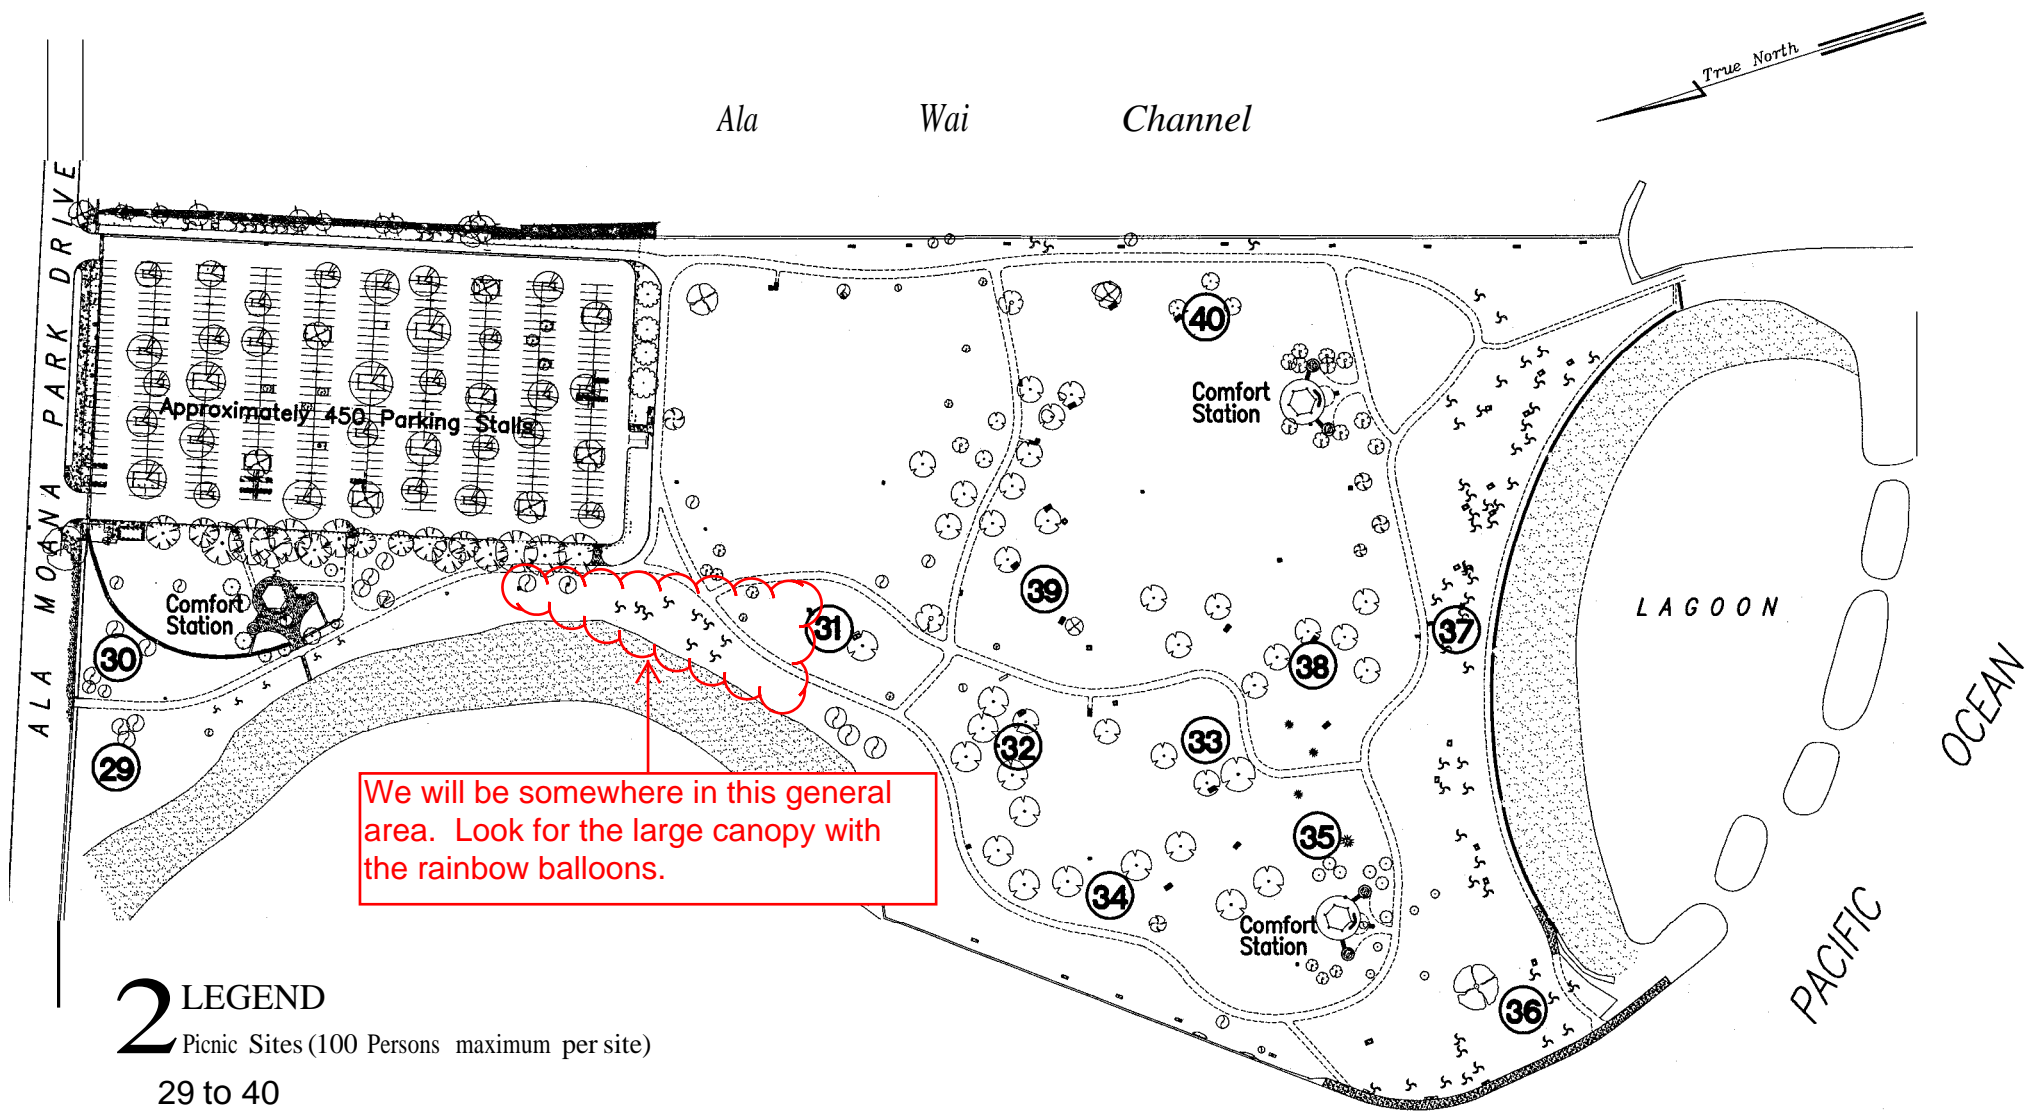

A Family Support Group

Please join us for our next family fun event!

9th Annual Family Picnic

Saturday, August 18, 2018 2:00pm - 6:00pm

Magic Island Beach Park

Food and refreshments will be provided.

Don't forget to pack reusable water bottles, chairs, mats, hats, towels and sunscreen for your family.

2 LEGEND
 Picnic Sites (100 Persons maximum per site)
 29 to 40

AINA MOANA (MAGIC ISLAND) PARK PICNIC SITES